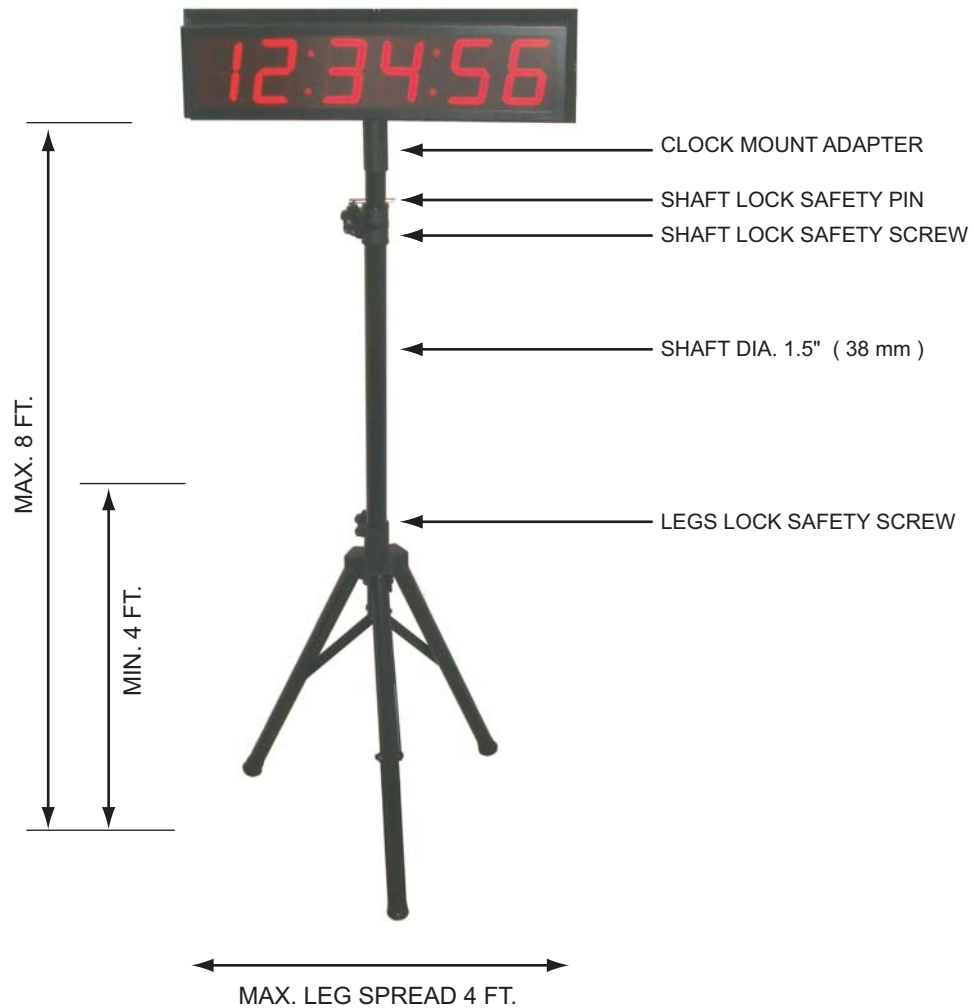

FLOOR TRIPOD for LED Clocks

Option # 736F2.3, 736F4 and 736F7
SUITABLE for 2.3", 4" and 7" DISPLAYS

SPECIFICATIONS:

Max. Extended Height:	98" (250 cm)
Minimum Height:	48" (122 cm)
Maximum Load:	70 lbs (32 kG)
Tripod Weight:	7 lbs (3 kG)
Material:	Aluminum
Finish:	Painted Black